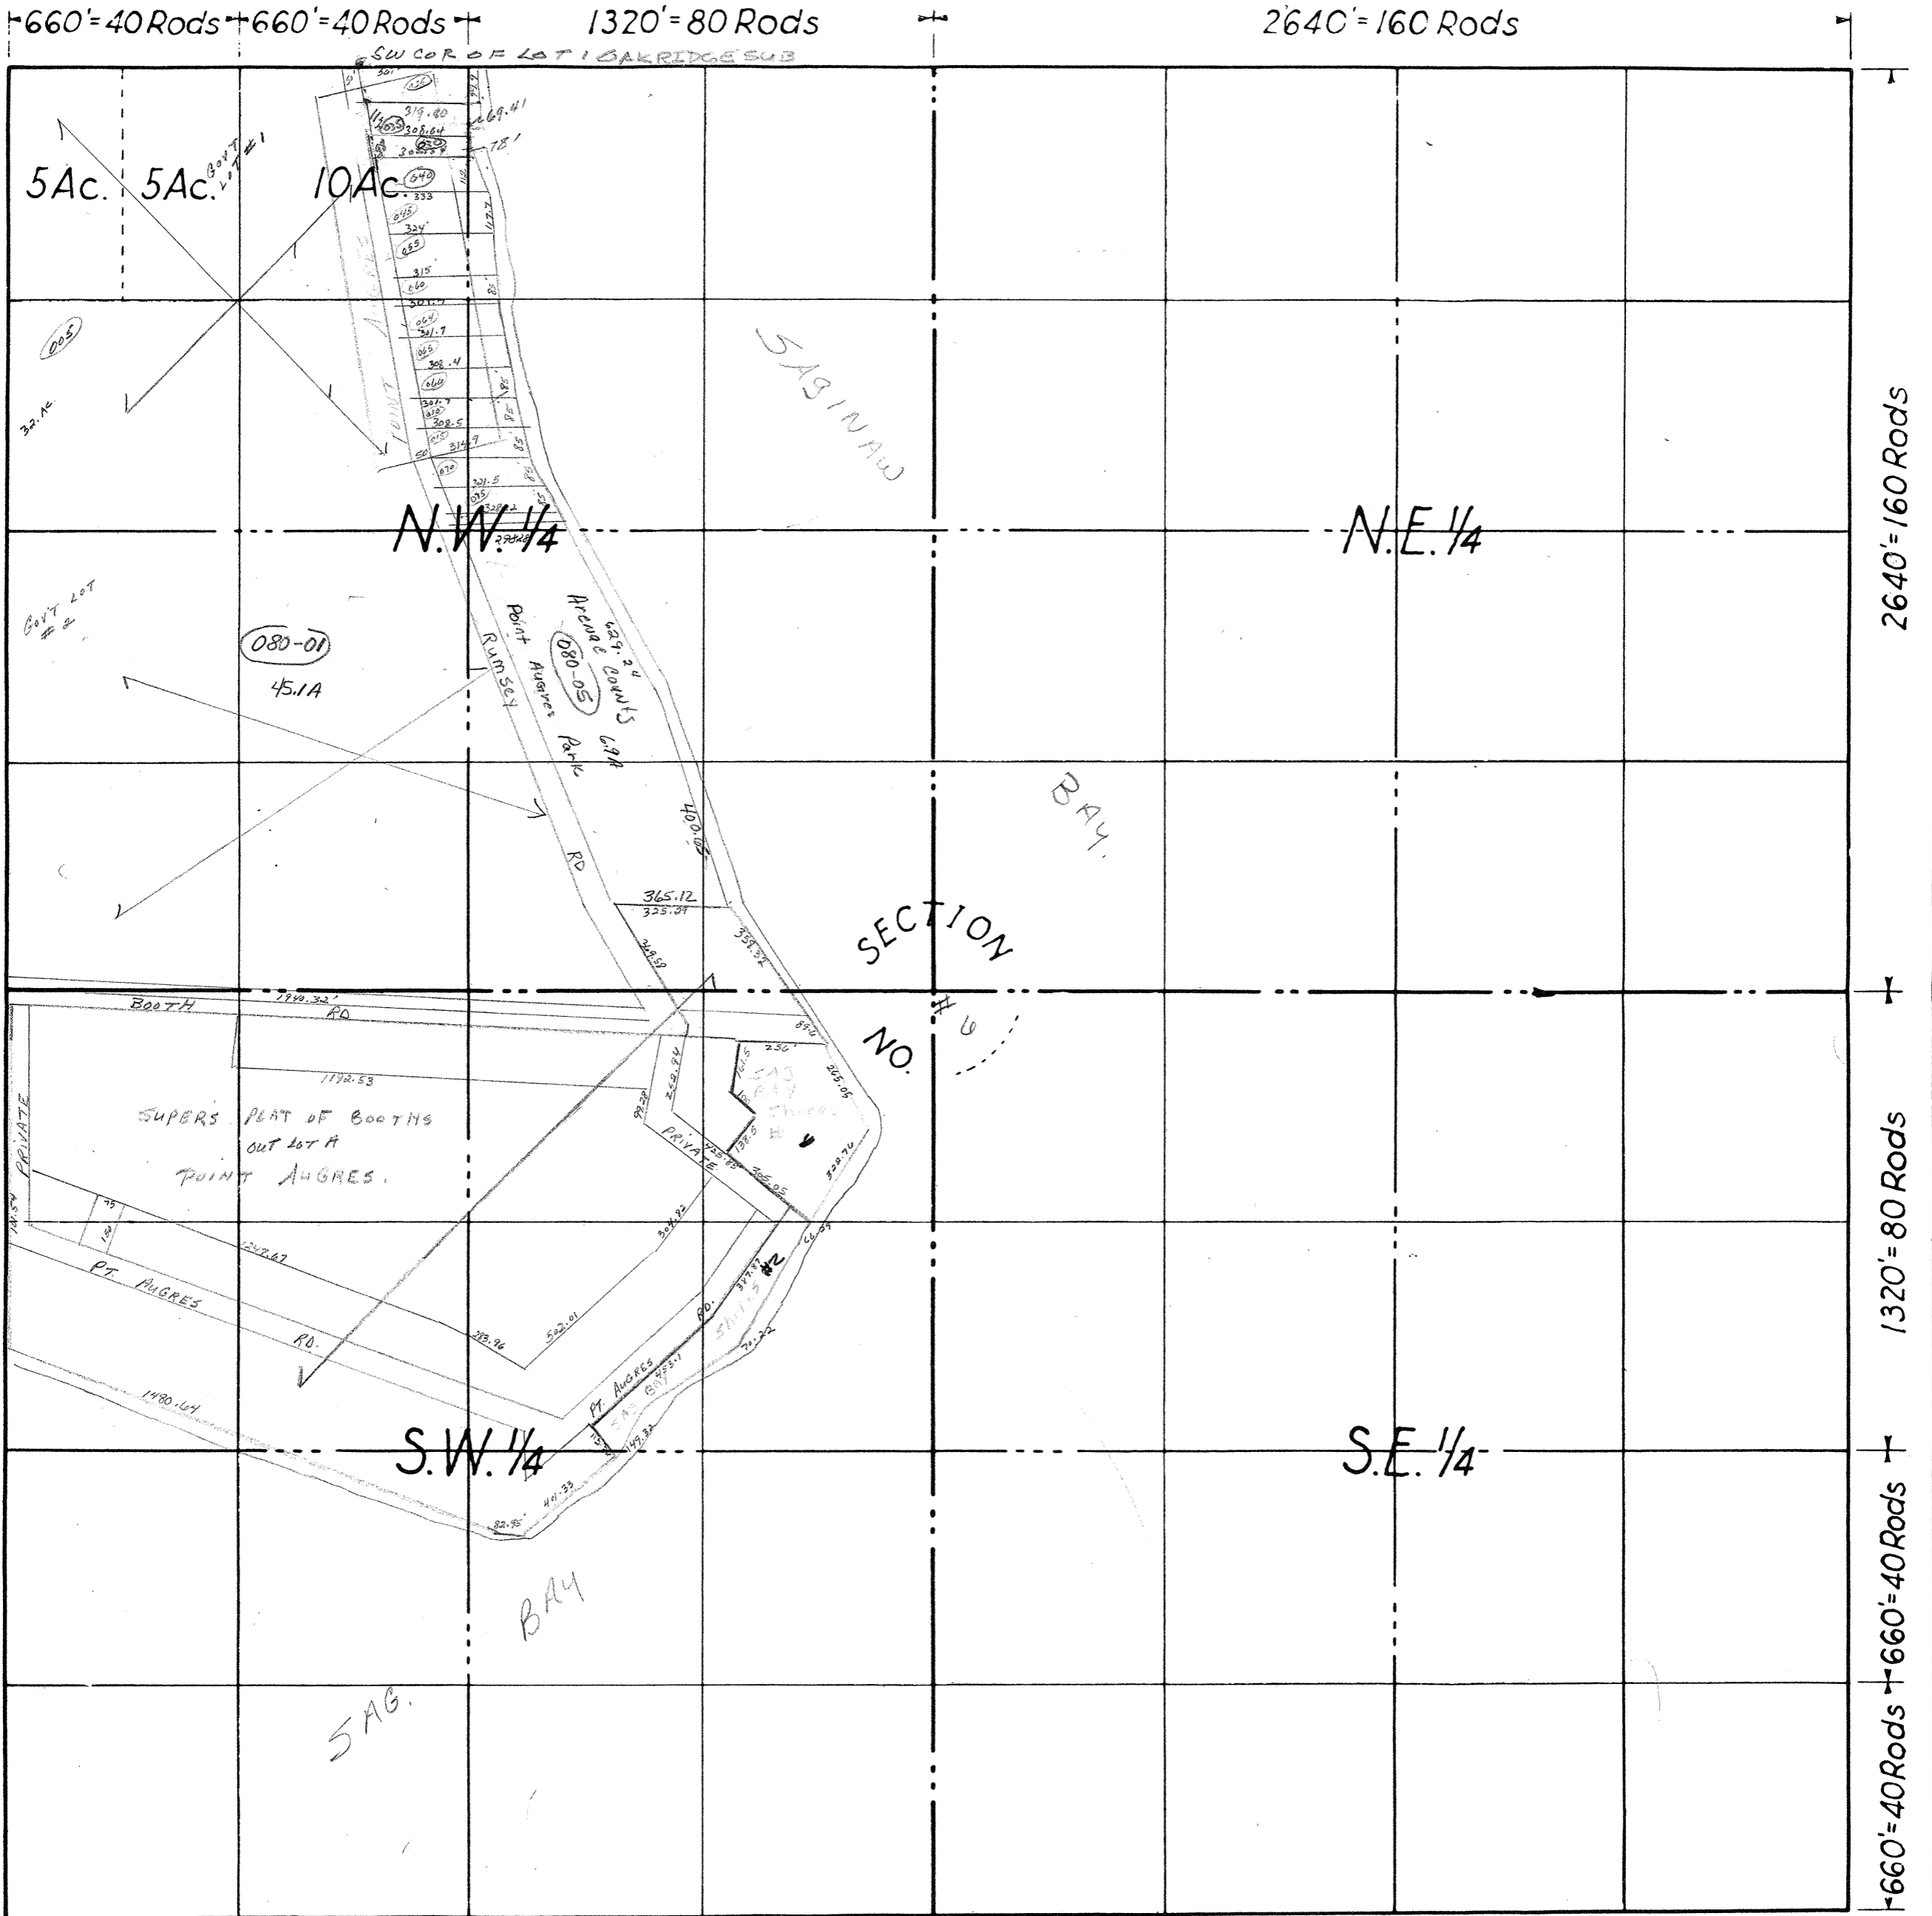

Point Augres Beach Sub
was entirely tracked on 12-11-1940 L70-P-529

COUNTY ARENAS MICH.
 TOWNSHIP AUGRES
 RANGE T18N R2E
SEC. # 6
 AREA 1

NO. _____

DATE 5-3-77